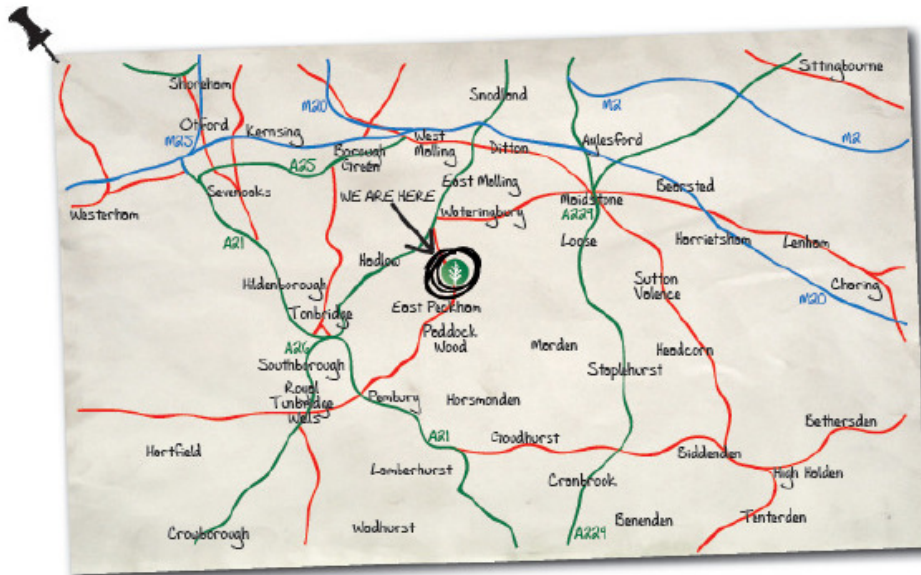

TREEJUMPERS

Hop Farm Directions

By Car

The Hop Farm is located on the A228 near Paddock Wood, Kent. Follow the brown tourist signs from junction 4 of the M20 or junction 5 of the M25 onto the A21 south.

Arriving by Bus

Arriva operate services from both Maidstone and Tunbridge Wells stopping at the Hop Farm, from Monday-Saturday only.

By Rail

The nearest station is Paddock wood, during peak season there is a little shuttle bus which operates between the station and The Hop Farm.

Treejumpers Hop Farm, Paddock Wood, Kent TN12 6PY

**SAT NAV:
TN12 6PY**

Lost?!
Call us for directions
01622 870822